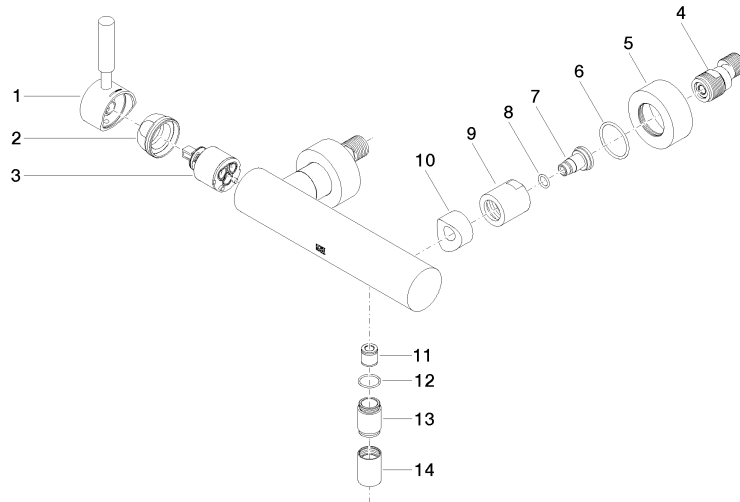

## EDITION PRO Single-lever shower mixer for wall installation - Chrome

---

33 300 626

- 3/8" shower outlet
- slide-on rosettes Ø 60 mm
- 1/2" connection
- gauge 150 mm - 15 mm
- inherently safe from back flow.

	Chrome	33 300 626-00
	Matte Black	33 300 626-33
	Brushed Chrome	33 300 626-93

EDITION PRO Single-lever shower mixer for wall installation - Chrome

---

33 300 626

mm [inches]

Certificates

---

LGA\_29688.

**EDITION PRO Single-lever shower mixer for wall installation - Chrome**

33 300 626

Parts for other finishes can be found here: [Matte Black](#)

**Spare parts list**

No.	Item Number	Name	Quantity used	Delivery time
1	90 20 62 049 00-00	handle	1	10
2	09 24 04 107-00	nut	1	10
3	90 15 05 064 00 90	cartridge	1	2
4	04 11 04 030 00 90	connection	2	2
5	09 27 62 004-00	rosette	2	10
6	09 14 10 119 90	seal	2	2
7	09 29 05 005 20 90	nipple	2	60
8	09 14 10 008 90	seal	2	2
9	09 23 10 048-00	nut	2	10
10	09 18 40 059-00	sleeve	2	10
11	90 23 01 040 00 90	back-flow preventer	1	2
12	90 14 10 032 00 90	seal	1	2
13	09 24 03 115 20-00	nipple	1	10
14	90 21 02 069 00-00	cover	1	10