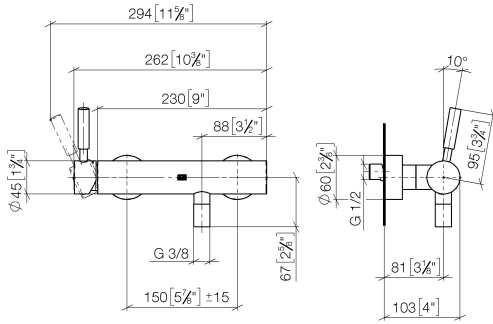

## EDITION PRO Single-lever shower mixer for wall installation - Chrome

---

33 300 626

- 3/8" shower outlet
- slide-on rosettes Ø 60 mm
- 1/2" connection
- gauge 150 mm - 15 mm
- inherently safe from back flow.

	Chrome	33 300 626-00
	Matte Black	33 300 626-33
	Brushed Chrome	33 300 626-93

EDITION PRO Single-lever shower mixer for wall installation - Chrome

---

33 300 626

mm [inches]

Certificates

---

LGA\_29688.

**EDITION PRO Single-lever shower mixer for wall installation - Chrome**

33 300 626

Parts for other finishes can be found here: [Matte Black](#)

**Spare parts list**

No.	Item Number	Name	Quantity used	Delivery time
1	90 20 62 049 00-00	handle	1	10
2	09 24 04 107-00	nut	1	10
3	90 15 05 064 00 90	cartridge	1	2
4	04 11 04 030 00 90	connection	2	2
5	09 27 62 004-00	rosette	2	10
6	09 14 10 119 90	seal	2	2
7	09 29 05 005 20 90	nipple	2	60
8	09 14 10 008 90	seal	2	2
9	09 23 10 048-00	nut	2	10
10	09 18 40 059-00	sleeve	2	10
11	90 23 01 040 00 90	back-flow preventer	1	2
12	90 14 10 032 00 90	seal	1	2
13	09 24 03 115 20-00	nipple	1	10
14	90 21 02 069 00-00	cover	1	10